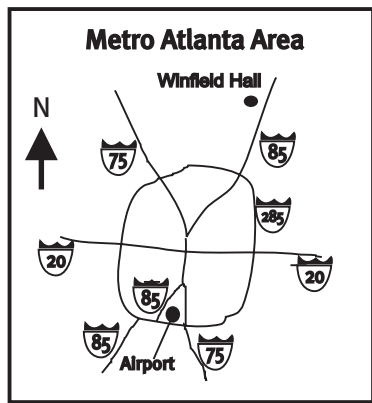

Winfield Hall

3890 Satellite Boulevard
Duluth, GA 30096

Phone: 770/495-8099
Fax: 770/495-8448

www.winfieldhall.net

We Are Here!

Directions to Winfield Hall

From the South:

Go North on Interstate 85 
To Steve Reynolds Boulevard - Exit #103,
turn left at the top of the ramp.
Go to the 3rd traffic light at Satellite Boulevard and turn left.
Go approximately 100 yards, the third drive on the left.
See the sign on the building - Winfield Hall.

From the North:

Go South on Interstate 85  to Pleasant Hill Road - Exit #104.
Turn right at the top of the ramp.
Go to the 4th traffic light at Satellite Boulevard and turn left.
Go straight through at the traffic light for Steve Reynolds Boulevard.
Winfield Hall is the third driveway on the left, approximately 100 yards beyond the light.
See the sign on the building - Winfield Hall.

**This Map is
Not to Scale!**