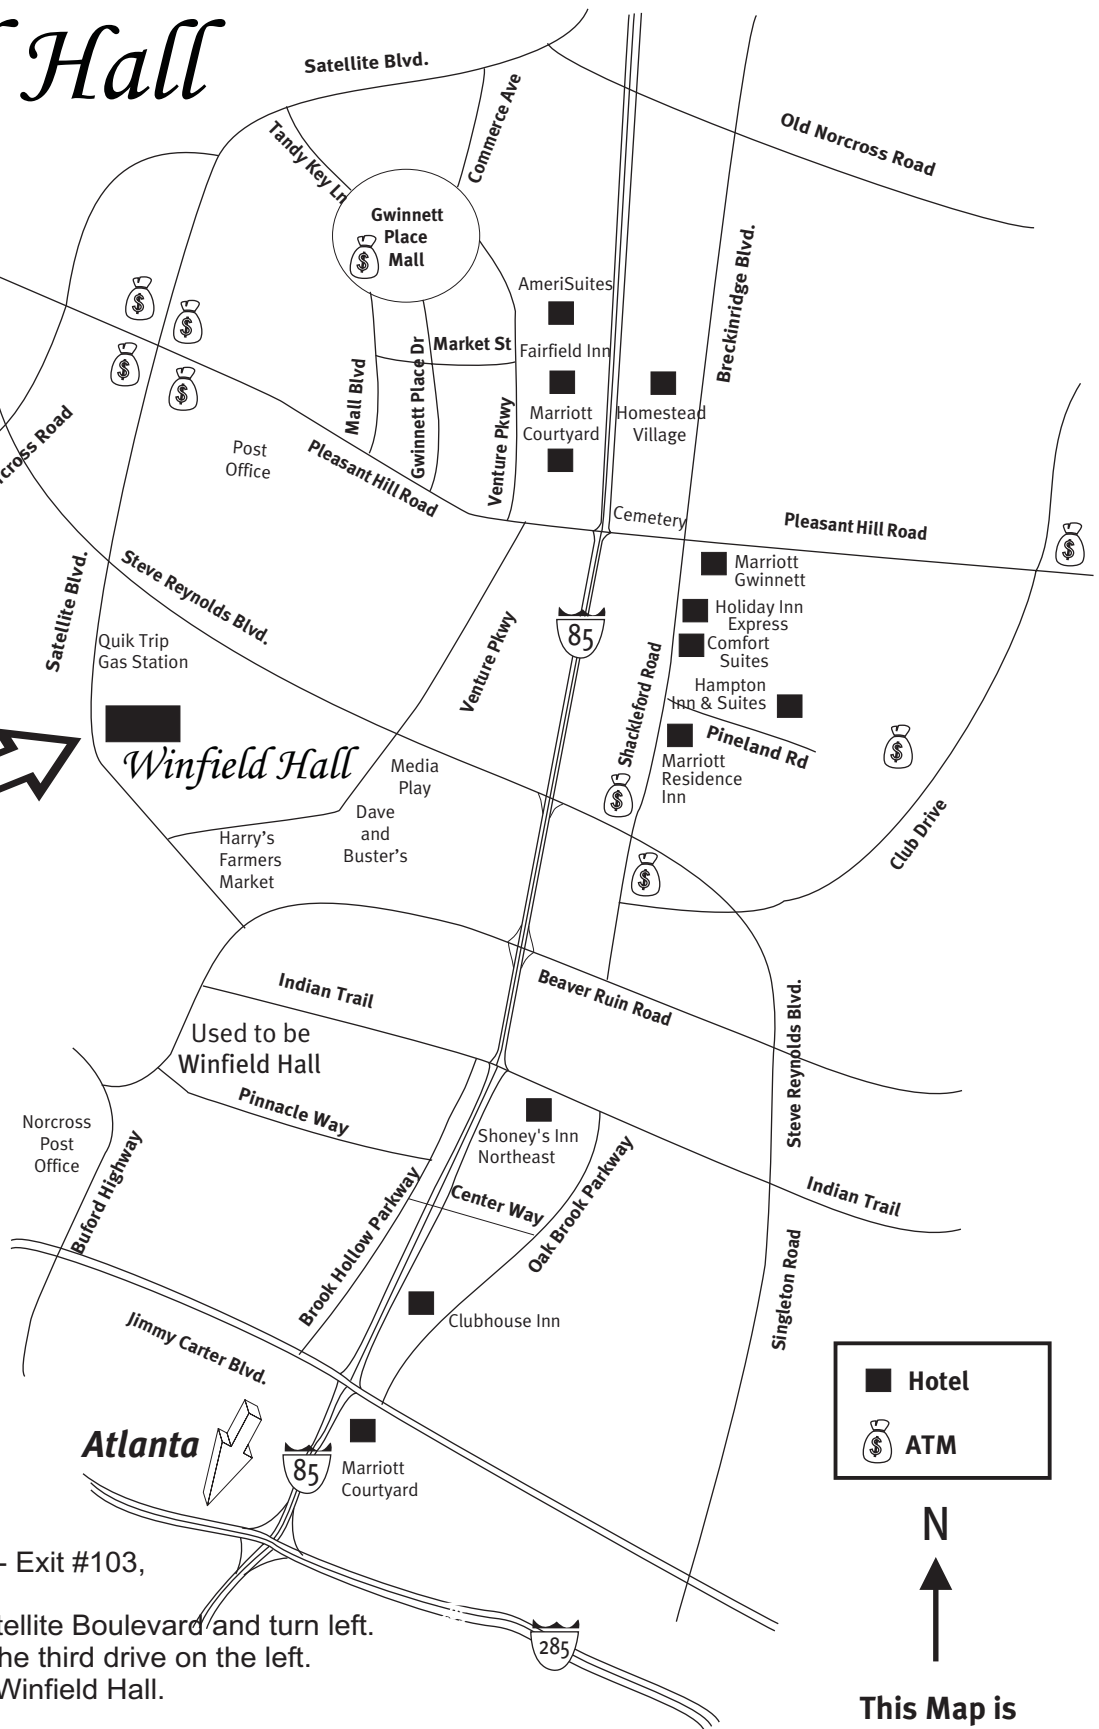

Winfield Hall

3890 Satellite Boulevard
Duluth, GA 30096

Phone: 770/495-8099
Fax: 770/495-8448

www.winfieldhall.net

We Are Here!

Directions to Winfield Hall

From the South:

Go North on Interstate 85 
To Steve Reynolds Boulevard - Exit #103,
turn left at the top of the ramp.
Go to the 3rd traffic light at Satellite Boulevard and turn left.
Go approximately 100 yards, the third drive on the left.
See the sign on the building - Winfield Hall.

From the North:

Go South on Interstate 85  to Pleasant Hill Road - Exit #104.
Turn right at the top of the ramp.
Go to the 4th traffic light at Satellite Boulevard and turn left.
Go straight through at the traffic light for Steve Reynolds Boulevard.
Winfield Hall is the third driveway on the left, approximately 100 yards beyond the light.
See the sign on the building - Winfield Hall.

**This Map is
Not to Scale!**